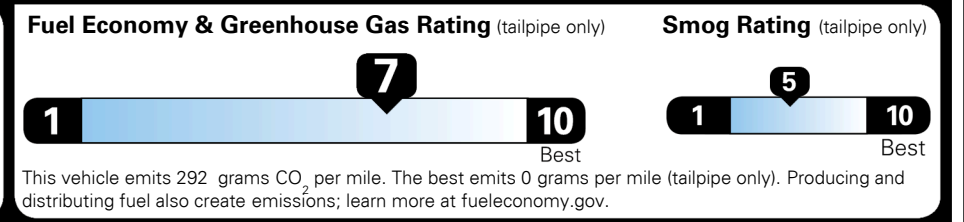

EPA DOT Fuel Economy and Environment

Gasoline Vehicle

Fuel Economy

31 MPG combined city/hwy
27 city
37 highway
3.2 gallons per 100 miles

You save $750
in fuel costs over 5 years compared to the average new vehicle.

Annual fuel cost $1,150