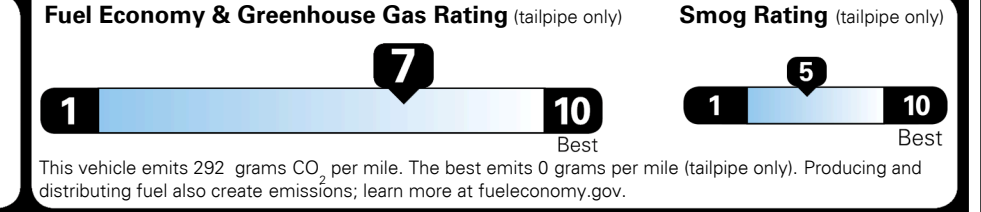

You save $750
in fuel costs over 5 years compared to the average new vehicle.

Annual fuel cost $1,150

Actual results will vary for many reasons, including driving conditions and how you drive and maintain your vehicle. The average new vehicle gets 27 MPG and costs $6,500 to fuel over 5 years. Cost estimates are based on 15,000 miles per year at $ 2.35 per gallon. MPGe is miles per gasoline gallon equivalent. Vehicle emissions are a significant cause of climate change and smog.

fuelconomy.gov
Calculate personalized estimates and compare vehicles

Smartphone QR Code