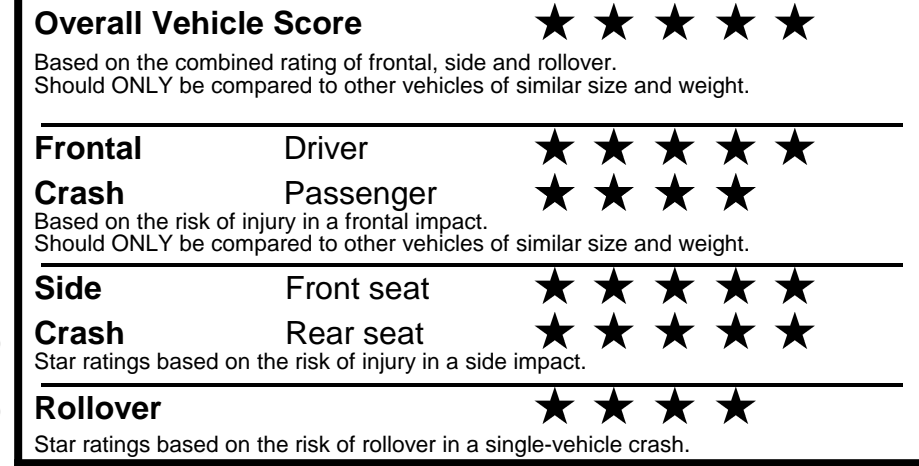

GOVERNMENT 5-STAR SAFETY RATINGS

PARTS CONTENT INFORMATION

FOR VEHICLES IN THIS CAR LINE U.S./CANADIAN PARTS CONTENT: 60 %

MAJOR SOURCES OF FOREIGN PARTS: KOREA: 30%

NOTE: PARTS CONTENT DOES NOT INCLUDE FINAL ASSEMBLY, DISTRIBUTION, OR OTHER NON-PARTS COSTS.

FOR THIS VEHICLE FINAL ASSEMBLY POINT: WEST POINT, GA, USA

COUNTRY OF ORIGIN

ENGINE: USA

TRANSMISSION: USA

Star ratings range from 1 to 5 stars (★★★★★) with 5 being the highest.
Source: National Highway Traffic Safety Administration (NHTSA).
www.safercar.gov or 1-888-327-4236

Manufacturer's suggested retail price includes Manufacturer's recommended pre-delivery service. License and title fees, state and local taxes and other dealer installed options and accessories are not included in the manufacturer's suggested retail price.