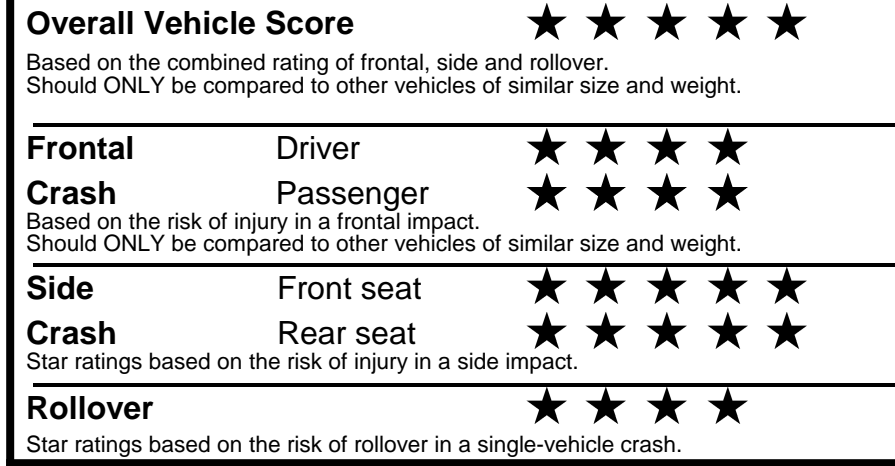

fueleconomy.gov
 Calculate personalized estimates and compare vehicles

GOVERNMENT 5-STAR SAFETY RATINGS

Star ratings range from 1 to 5 stars (★★★★★) with 5 being the highest.
 Source: National Highway Traffic Safety Administration (NHTSA).
www.safercar.gov or 1-888-327-4236