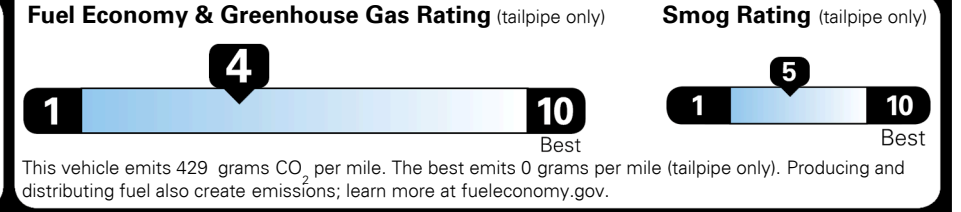

TOTAL ADDITIONAL WEIGHT: 72.1

EPA DOT Fuel Economy and Environment

Gasoline Vehicle

You spend \$2,000 more in fuel costs over 5 years
 compared to the average new vehicle.

Annual fuel cost \$1,700

Actual results will vary for many reasons, including driving conditions and how you drive and maintain your vehicle. The average new vehicle gets 27 MPG and costs \$6,500 to fuel over 5 years. Cost estimates are based on 15,000 miles per year at \$ 2.35 per gallon. MPGe is miles per gasoline gallon equivalent. Vehicle emissions are a significant cause of climate change and smog.