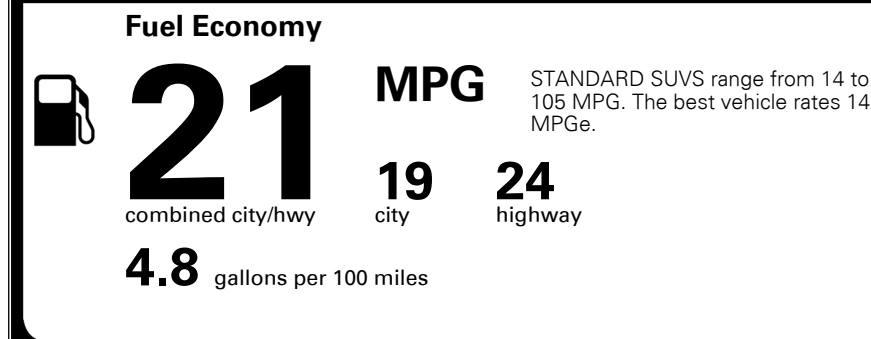

TOTAL ADDITIONAL WEIGHT: 72.1

EPA DOT Fuel Economy and Environment

Gasoline Vehicle

You spend \$2,000 more in fuel costs over 5 years
 compared to the average new vehicle.

Annual fuel cost \$1,700

Actual results will vary for many reasons, including driving conditions and how you drive and maintain your vehicle. The average new vehicle gets 27 MPG and costs \$6,500 to fuel over 5 years. Cost estimates are based on 15,000 miles per year at \$ 2.35 per gallon. MPGe is miles per gasoline gallon equivalent. Vehicle emissions are a significant cause of climate change and smog.