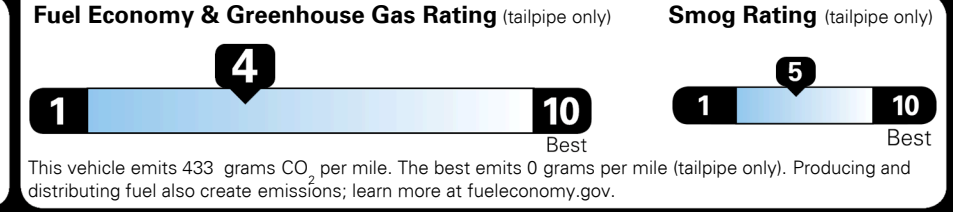

\$495.00
 \$360.00
 \$210.00

MSRP INCLUDING OPTIONS

\$ 51,455.00

INLAND FREIGHT AND HANDLING

\$ 1,335.00

TOTAL MANUFACTURER'S SUGGESTED RETAIL PRICE ▶

\$ 52,790.00

TOTAL ADDITIONAL WEIGHT: 22.1

EPA DOT Fuel Economy and Environment

Gasoline Vehicle

You spend \$2,500 more in fuel costs over 5 years compared to the average new vehicle.

Annual fuel cost \$2,100

Actual results will vary for many reasons, including driving conditions and how you drive and maintain your vehicle. The average new vehicle gets 0 MPG and costs \$0 to fuel over 5 years. Cost estimates are based on 15,000 miles per year at \$ 0.00 per gallon. MPGe is miles per gasoline gallon equivalent. Vehicle emissions are a significant cause of climate change and smog.