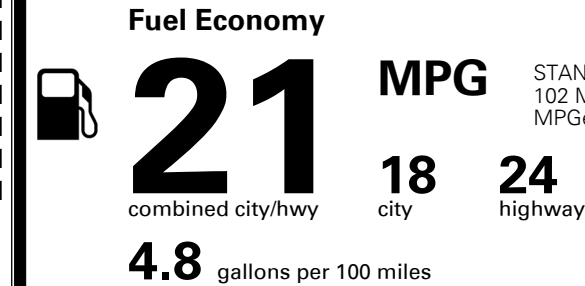

\$495.00
 \$360.00
 \$210.00

MSRP INCLUDING OPTIONS

\$ 51,455.00

INLAND FREIGHT AND HANDLING

\$ 1,335.00

TOTAL MANUFACTURER'S SUGGESTED RETAIL PRICE ▶

\$ 52,790.00

TOTAL ADDITIONAL WEIGHT: 22.1

EPA DOT Fuel Economy and Environment

Gasoline Vehicle

You spend \$2,500 more in fuel costs over 5 years compared to the average new vehicle.

Annual fuel cost \$2,100

Actual results will vary for many reasons, including driving conditions and how you drive and maintain your vehicle. The average new vehicle gets 0 MPG and costs \$0 to fuel over 5 years. Cost estimates are based on 15,000 miles per year at \$ 0.00 per gallon. MPGe is miles per gasoline gallon equivalent. Vehicle emissions are a significant cause of climate change and smog.