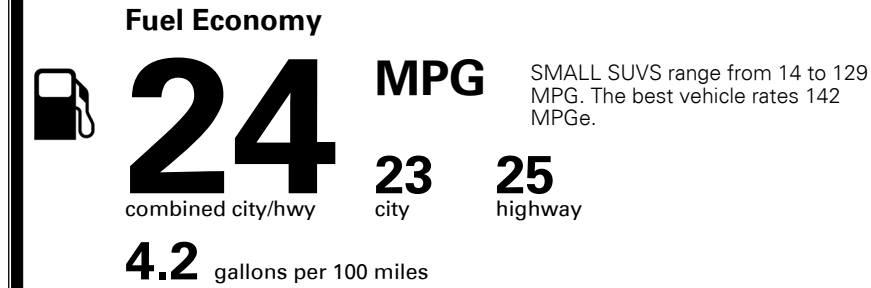

ADDITIONAL INSTALLED EQUIPMENT:

(In addition to or in place of standard features)

- Glacial White Pearl Paint $445.00
- Panoramic Sunroof Package $1,300.00
- Panoramic Sunroof w/ Power Sunshade
- LED Interior Lighting
- Cross Bars X-Line $360.00
- Carpeted Floor Mats $210.00
- Wheel Locks $60.00

MSRP INCLUDING OPTIONS

$ 36,765.00

INLAND FREIGHT AND HANDLING

$ 1,295.00

TOTAL MANUFACTURER'S SUGGESTED RETAIL PRICE ►

$ 38,060.00

*Ask dealer for details.

**Kia Connect may be currently unavailable for Model Year 2022 and newer vehicles sold or purchased in Massachusetts; please see owners.kia.com for updates on availability.

NOTE: When you purchase this vehicle, Kia America, Inc. collects personal information you provide to the dealership. For information on our collection and use of personal information and your rights, please see our Privacy Policy on www.kia.com.

TOTAL ADDITIONAL WEIGHT: 14.4

EPA DOT Fuel Economy and Environment