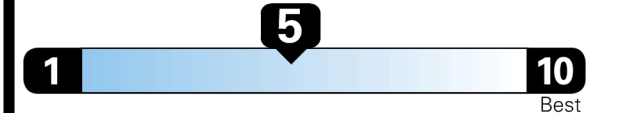

This vehicle emits 366 grams CO₂ per mile. The best emits 0 grams per mile (tailpipe only). Producing and distributing fuel also create emissions; learn more at fuel economy.gov.

Actual results will vary for many reasons, including driving conditions and how you drive and maintain your vehicle. The average new vehicle gets 27 MPG and costs $6,500 to fuel over 5 years. Cost estimates are based on 15,000 miles per year at $ 2.35 per gallon. MPGe is miles per gasoline gallon equivalent. Vehicle emissions are a significant cause of climate change and smog.

fuel economy.gov

Calculate personalized estimates and compare vehicles