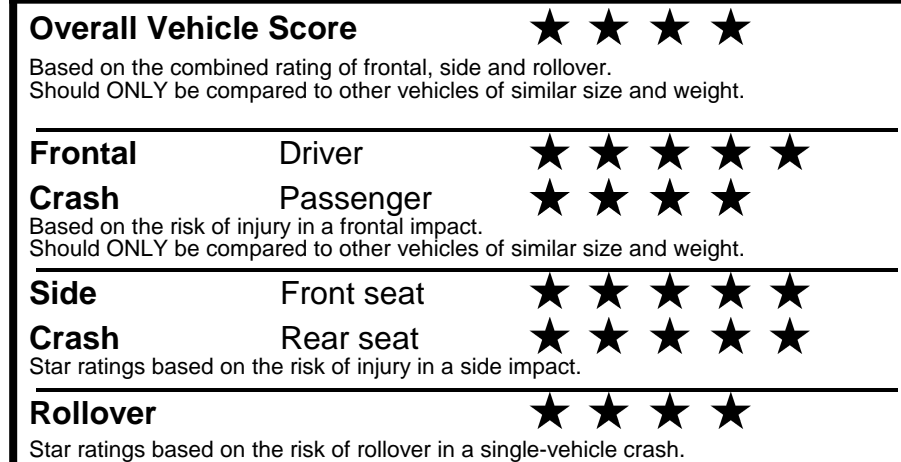

GOVERNMENT 5-STAR SAFETY RATINGS

Star ratings range from 1 to 5 stars (★★★★★) with 5 being the highest.
Source: National Highway Traffic Safety Administration (NHTSA).
www.safercar.gov or 1-888-327-4236

Manufacturer's suggested retail price includes Manufacturer's recommended pre-delivery service. License and title fees, state and local taxes and other dealer installed options and accessories are not included in the manufacturer's suggested retail price.

PARTS CONTENT INFORMATION

FOR VEHICLES IN THIS CAR LINE U.S./CANADIAN PARTS CONTENT: 1 %

MAJOR SOURCES OF FOREIGN PARTS: KOREA: 90%

NOTE: PARTS CONTENT DOES NOT INCLUDE FINAL ASSEMBLY, DISTRIBUTION, OR OTHER NON-PARTS COSTS.

FOR THIS VEHICLE FINAL ASSEMBLY POINT: GWANGJU, KOREA

COUNTRY OF ORIGIN
ENGINE: KOREA
TRANSMISSION: KOREA