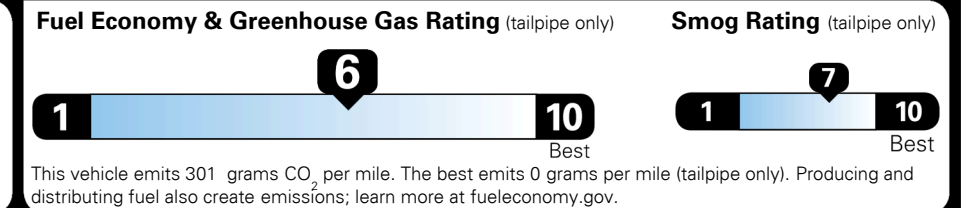

Actual results will vary for many reasons, including driving conditions and how you drive and maintain your vehicle. The average new vehicle gets 28 MPG and costs $8,000 to fuel over 5 years. Cost estimates are based on 15,000 miles per year at $ 2.95 per gallon. MPGe is miles per gasoline gallon equivalent. Vehicle emissions are a significant cause of climate change and smog.

fuel economy.gov

Calculate personalized estimates and compare vehicles