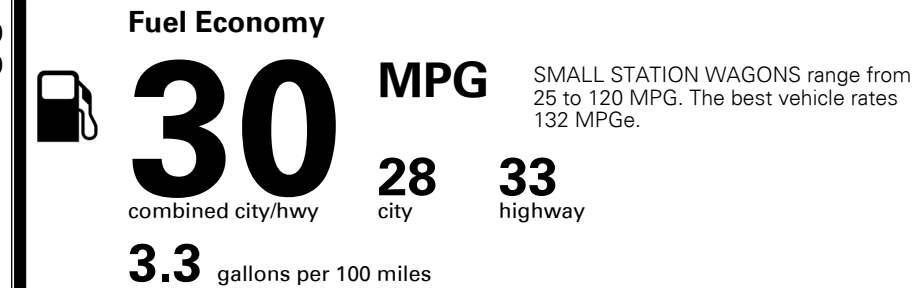

MANUFACTURER'S SUGGESTED RETAIL PRICE ▶

$ 19,790.00

ADDITIONAL INSTALLED EQUIPMENT:
(In addition to or in place of standard features)
Snow White Pearl Paint $345.00
Carpeted Floor Mats $135.00

MSRP INCLUDING OPTIONS

$ 20,270.00

INLAND FREIGHT AND HANDLING

$ 1,295.00

TOTAL MANUFACTURER'S SUGGESTED RETAIL PRICE ▶

$ 21,565.00

*Ask dealer for details.
**Kia Connect may be currently unavailable for Model Year 2022 and newer vehicles sold or purchased in Massachusetts; please see owners.kia.com for updates on availability.
NOTE: When you purchase this vehicle, Kia America, Inc. collects personal information you provide to the dealership. For information on our collection and use of personal information and your rights, please see our Privacy Policy on www.kia.com.

TOTAL ADDITIONAL WEIGHT: 6.0

EPA DOT Fuel Economy and Environment

Gasoline Vehicle

You save $500
in fuel costs over 5 years compared to the average new vehicle.

Annual fuel cost
$1,500