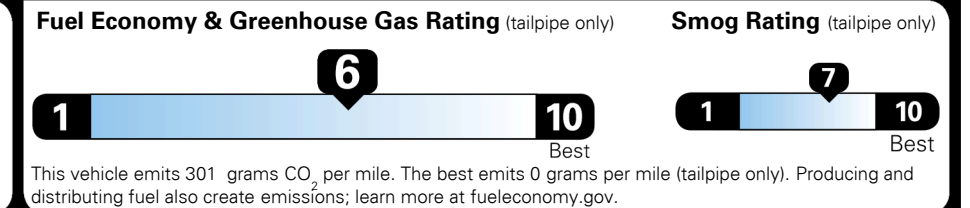

Actual results will vary for many reasons, including driving conditions and how you drive and maintain your vehicle. The average new vehicle gets 28 MPG and costs $8,000 to fuel over 5 years. Cost estimates are based on 15,000 miles per year at $ 2.95 per gallon. MPGe is miles per gasoline gallon equivalent. Vehicle emissions are a significant cause of climate change and smog.

fuel economy.gov

Calculate personalized estimates and compare vehicles

GOVERNMENT 5-STAR SAFETY RATINGS

PARTS CONTENT INFORMATION

Overall Vehicle Score ★ ★ ★ ★

Based on the combined rating of frontal, side and rollover. Should ONLY be compared to other vehicles of similar size and weight.

Frontal	Driver	★ ★ ★ ★ ★
Crash	Passenger	★ ★ ★ ★
Side	Front seat	★ ★ ★ ★ ★
Crash	Rear seat	★ ★ ★ ★ ★
Rollover		★ ★ ★ ★

Star ratings based on the risk of injury in a frontal impact. Should ONLY be compared to other vehicles of similar size and weight.

Star ratings based on the risk of injury in a side impact.

Star ratings based on the risk of rollover in a single-vehicle crash.

FOR VEHICLES IN THIS CAR LINE U.S./CANADIAN PARTS CONTENT: 1 %

MAJOR SOURCES OF FOREIGN PARTS: KOREA: 90%

NOTE: PARTS CONTENT DOES NOT INCLUDE FINAL ASSEMBLY, DISTRIBUTION, OR OTHER NON-PARTS COSTS.

Star ratings range from 1 to 5 stars (★★★★★) with 5 being the highest.
Source: National Highway Traffic Safety Administration (NHTSA).
www.safercar.gov or 1-888-327-4236

FOR THIS VEHICLE FINAL ASSEMBLY POINT: GWANGJU, KOREA

Manufacturer's suggested retail price includes Manufacturer's recommended pre-delivery service. License and title fees, state and local taxes and other dealer installed options and accessories are not included in the manufacturer's suggested retail price.

COUNTRY OF ORIGIN
ENGINE: KOREA
TRANSMISSION: KOREA