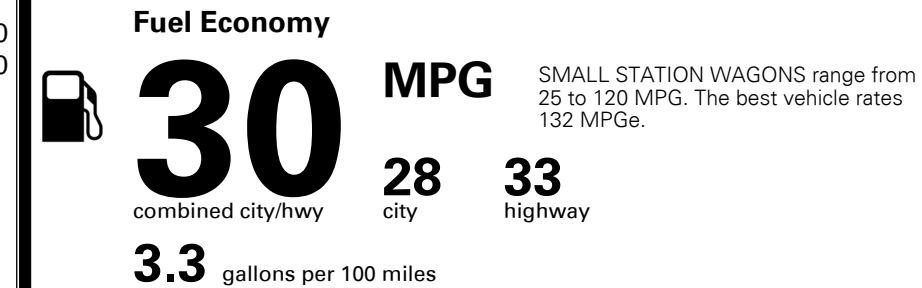

MANUFACTURER'S SUGGESTED RETAIL PRICE ▶

$ 19,790.00

ADDITIONAL INSTALLED EQUIPMENT:
(In addition to or in place of standard features)
Snow White Pearl Paint $345.00
Carpeted Floor Mats $135.00

MSRP INCLUDING OPTIONS

$ 20,270.00

INLAND FREIGHT AND HANDLING

$ 1,295.00

TOTAL MANUFACTURER'S SUGGESTED RETAIL PRICE ▶

$ 21,565.00

*Ask dealer for details.
**Kia Connect may be currently unavailable for Model Year 2022 and newer vehicles sold or purchased in Massachusetts; please see owners.kia.com for updates on availability.
NOTE: When you purchase this vehicle, Kia America, Inc. collects personal information you provide to the dealership. For information on our collection and use of personal information and your rights, please see our Privacy Policy on www.kia.com.

TOTAL ADDITIONAL WEIGHT: 6.0

EPA DOT Fuel Economy and Environment

Gasoline Vehicle

You save $500
in fuel costs over 5 years compared to the average new vehicle.

Annual fuel cost
$1,500