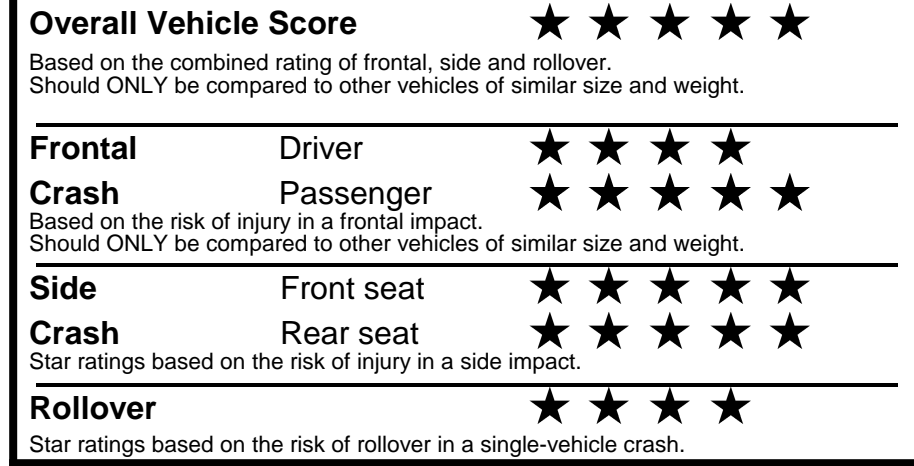

fuel economy.gov

Calculate personalized estimates and compare vehicles

GOVERNMENT 5-STAR SAFETY RATINGS

Star ratings range from 1 to 5 stars (★★★★★) with 5 being the highest.
 Source: National Highway Traffic Safety Administration (NHTSA).
www.safercar.gov or 1-888-327-4236