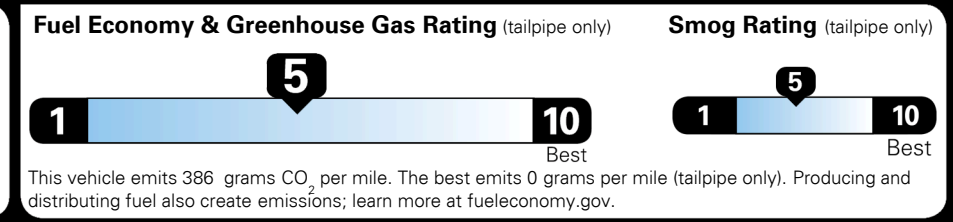

TOTAL ADDITIONAL WEIGHT: 14.5

EPA DOT Fuel Economy and Environment

Gasoline Vehicle

You spend
\$1,250
 more in fuel costs
 over 5 years
 compared to the
 average new vehicle.

Annual fuel cost
\$1,750

Actual results will vary for many reasons, including driving conditions and how you drive and maintain your vehicle. The average new vehicle gets 27 MPG and costs \$7,500 to fuel over 5 years. Cost estimates are based on 15,000 miles per year at \$ 2.70 per gallon. MPGe is miles per gasoline gallon equivalent. Vehicle emissions are a significant cause of climate change and smog.