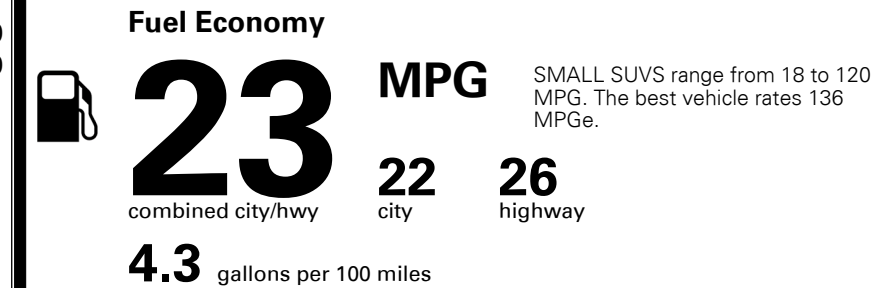

TOTAL ADDITIONAL WEIGHT: 14.5

EPA DOT Fuel Economy and Environment

Gasoline Vehicle

You spend
\$1,250
 more in fuel costs
 over 5 years
 compared to the
 average new vehicle.

Annual fuel cost
\$1,750

Actual results will vary for many reasons, including driving conditions and how you drive and maintain your vehicle. The average new vehicle gets 27 MPG and costs \$7,500 to fuel over 5 years. Cost estimates are based on 15,000 miles per year at \$ 2.70 per gallon. MPGe is miles per gasoline gallon equivalent. Vehicle emissions are a significant cause of climate change and smog.